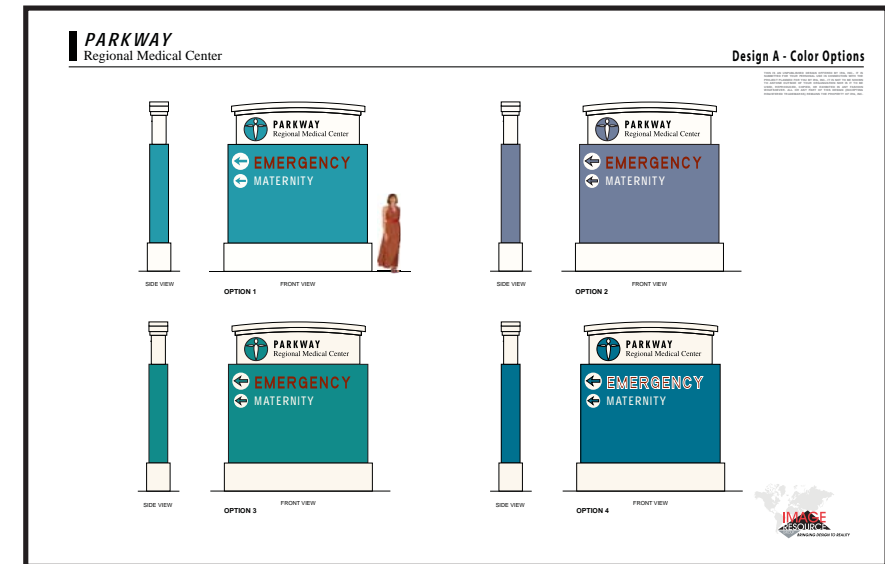

PARKWAY

Regional Medical Center

Designer: Image Resource Group